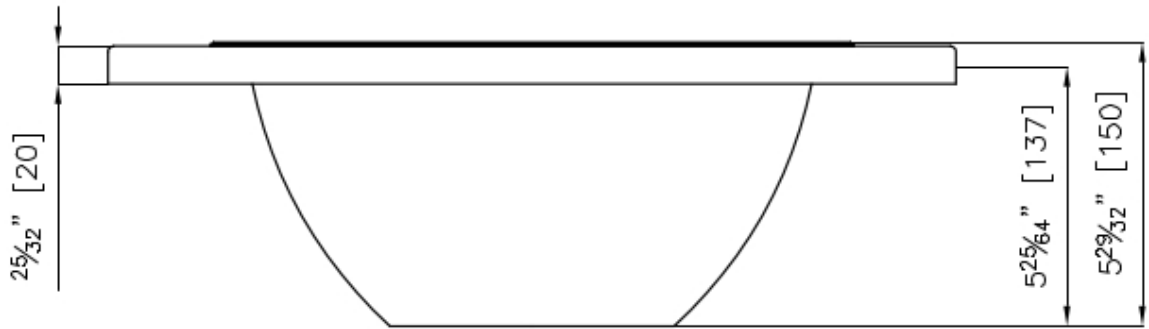

TECHNICAL DATA